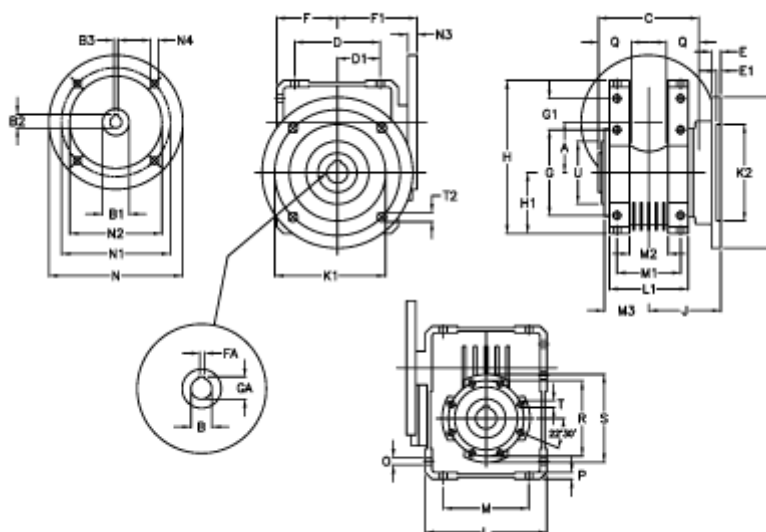

Article number: 392208600754636

Description: Worm Gear with Torque Limiter
W86 L2-UFC-7-P112 B14

Measures

A = 86.90	E = 15	H = 245.5	M = 144	N4 = 8,5	U = 110
B = 35	E1 = 6	H1 = 100.0	M1 = 101	O = 11.5	
B1 E7 = 28	F = 100	J = 110.5	M2 = 57	P = 11	
B2 = 31.3	F1 = 136	K = 210	M3 = 64.5	Q = 45	
B3 H9 = 8	FA = 10	K1 = 176	N = 160	R = 130	
C = 140	G = 144	K2 = 152	N1 = 130	S = 150	
D = 144.0	G1 = 45.5	L = 200	N2 = 110	T = M10x18	
D1 = 72.0	GA = 38.3	L1 = 125	N3 = 10.0	T2 = 12.5	